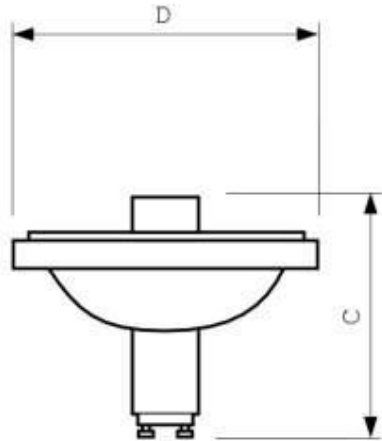

MASTERColour CDM-R111 Elite

features and benefits...

MASTERCcolour CDM-R111 Elite

dimensions & system requirements...

- CDM-R111 Elite lamps have identical dimensions to standard CDM-R111
- CDM-R111 Elite lamps can perfectly fit into existing CDM-R111 luminaires!