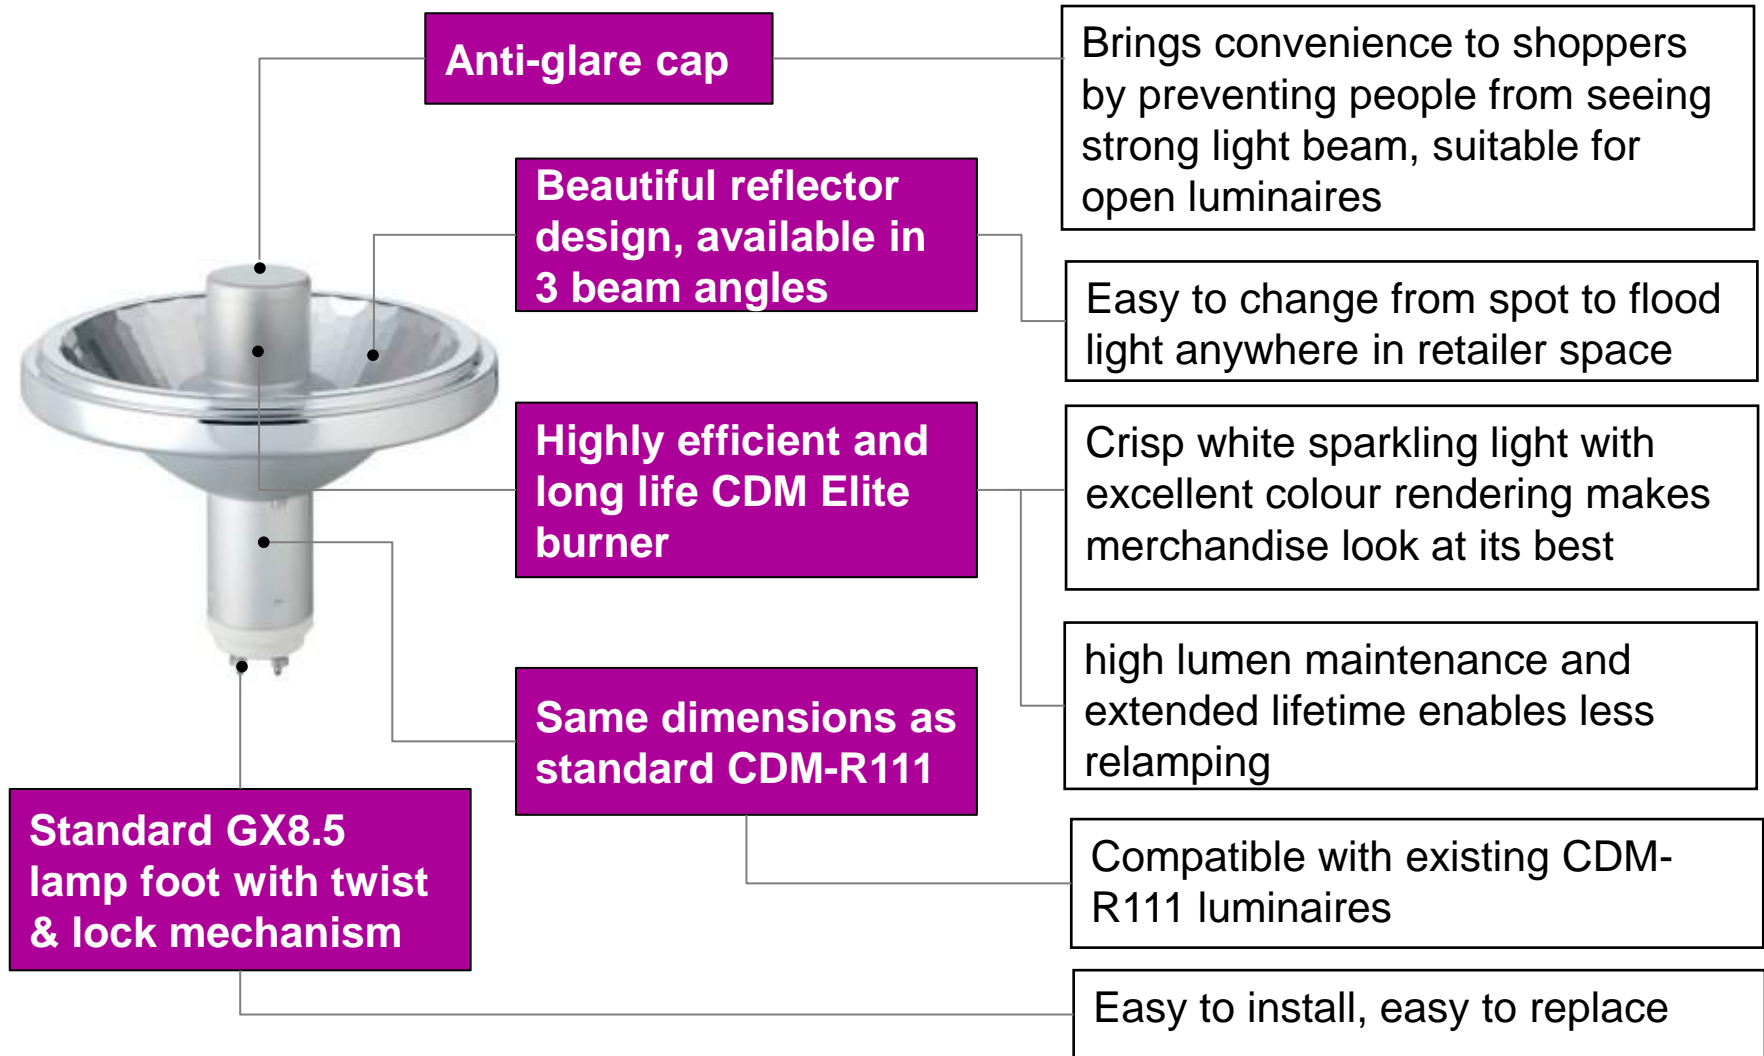

MASTERColour CDM-R111 Elite

better light quality...

applications

- Ideal for use in all places where today standard CDM-R111 is applied

lighting differentiation

- Crisp, sparkling light
- Excellent light quality (CRI=90)
- Enhanced red rendering
- Unrivalled color stability
- 77% energy saving comparing with halogen R111 lamps

MASTERCcolour CDM-R111 Elite

lowest total cost of ownership...

Elite story : improved light quality, more light, longer lifetime, less re-lamping...

MASTERColour CDM-R111 Elite

lowest total cost of ownership...

A simple energy-saving solution:
Getting similar light levels while using less power

MASTERCcolour CDM-R111 Elite

specs and benchmark...

Spec	CDM-R111 35W/830	CDM-R111 Elite 35W/930	CDM-R111 Elite 50W/930	CDM-R111 70W/830	CDM-R111 Elite 70W/930
beam intensity 10D (cd)	28.000	36.000	46.500	50.000	61.000
beam intensity 24D (cd)	8.000	8.500	11.000	15.000	16.000
beam intensity 40D (cd)	4.000	4.500	6.000	8.000	8.500
CRI	84	90	90	85	90
R9	-30	50	55	-20	60
maintenance @ 2.000 hr	75%	90%	90%	75%	90%
maintenance @ 10.000 hr	40%	75%	75%	40%	75%
survival 90% (hr)	7.000	9.500	9.500	5.000	9.500
survival 50% (hr)	11.000	12.000	12.000	9.000	12.000
Gear compatibility	EL/EM	EL/EM	EL	EL	EL

MASTERColour CDM-R111 Elite

features and benefits...

MASTERCcolour CDM-R111 Elite

dimensions & system requirements...

- CDM-R111 Elite lamps have identical dimensions to standard CDM-R111
- CDM-R111 Elite lamps can perfectly fit into existing CDM-R111 luminaires!