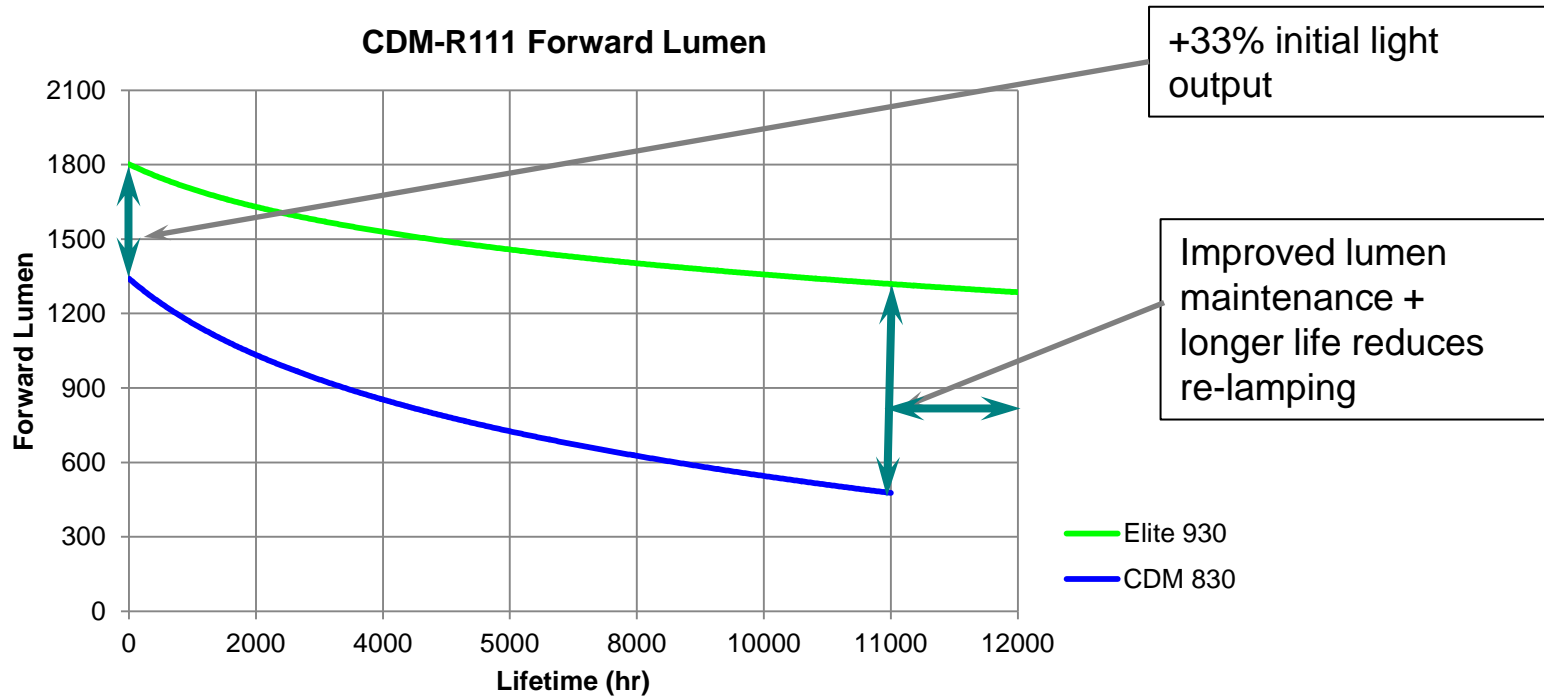

Additionally, we are getting a 50W Elite version into portfolio!

MASTERC colour CDM-R111 Elite

why Elite in CDM-R111 lamps...

better light quality

+

lower total cost of ownership

	CDM-R111	CDM-R111 Elite	Benefit
CRI	80	90	Excellent color representation
R9	-30,- 20	50...65	Perfect red rendering
Lifetime	9...11khrs	12k hrs	Less re-lamping
Efficacy	Up to 39Lm/W	Up to 51Lm/W	More light, energy savings
Lumen Maintenance at 12k hrs	40...50%	70%	Stable light performance over life
Wattages	20W, 35W, 70W	35W, 50W, 70W	Energy saving alternative with 50W

MASTERColour CDM-R111 Elite

better light quality...

applications

- Ideal for use in all places where today standard CDM-R111 is applied

lighting differentiation

- Crisp, sparkling light
- Excellent light quality (CRI=90)
- Enhanced red rendering
- Unrivalled color stability
- 77% energy saving comparing with halogen R111 lamps

MASTERCcolour CDM-R111 Elite

lowest total cost of ownership...

Elite story : improved light quality, more light, longer lifetime, less re-lamping...

MASTERColour CDM-R111 Elite

lowest total cost of ownership...

A simple energy-saving solution:
Getting similar light levels while using less power

MASTERCcolour CDM-R111 Elite

specs and benchmark...

Spec	CDM-R111 35W/830	CDM-R111 Elite 35W/930	CDM-R111 Elite 50W/930	CDM-R111 70W/830	CDM-R111 Elite 70W/930
beam intensity 10D (cd)	28.000	36.000	46.500	50.000	61.000
beam intensity 24D (cd)	8.000	8.500	11.000	15.000	16.000
beam intensity 40D (cd)	4.000	4.500	6.000	8.000	8.500
CRI	84	90	90	85	90
R9	-30	50	55	-20	60
maintenance @ 2.000 hr	75%	90%	90%	75%	90%
maintenance @ 10.000 hr	40%	75%	75%	40%	75%
survival 90% (hr)	7.000	9.500	9.500	5.000	9.500
survival 50% (hr)	11.000	12.000	12.000	9.000	12.000
Gear compatibility	EL/EM	EL/EM	EL	EL	EL