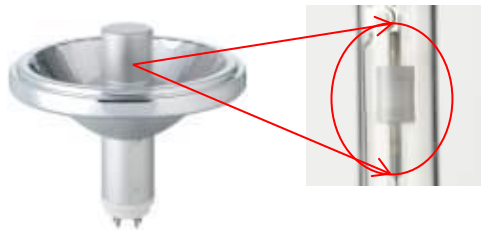

MASTERColour CDM-R111 Elite 930

CDM-R111 is now available with Elite properties...

Existing portfolio since 2003:

CDM-R111 20W/830 10D
CDM-R111 20W/830 24D
CDM-R111 35W/830 10D
CDM-R111 35W/830 24D
CDM-R111 35W/830 40D
CDM-R111 70W/830 10D
CDM-R111 70W/830 24D
CDM-R111 70W/830 40D

New portfolio ready in 2013:

CDM-R111 Elite 35W/930 10D
CDM-R111 Elite 35W/930 24D
CDM-R111 Elite 35W/930 40D
CDM-R111 Elite 50W/930 10D
CDM-R111 Elite 50W/930 24D
CDM-R111 Elite 50W/930 40D
CDM-R111 Elite 70W/930 10D
CDM-R111 Elite 70W/930 24D
CDM-R111 Elite 70W/930 40D

This will bring:

- increased lumen output: 33%
- improved lumen maintenance (from 50% to 70% at 12k hr)
- increased R9 (red color) from < 0 to 50-65
- increased lifetime of up to 3k hours (now 12k hrs)

Additionally, we are getting a 50W Elite version into portfolio!