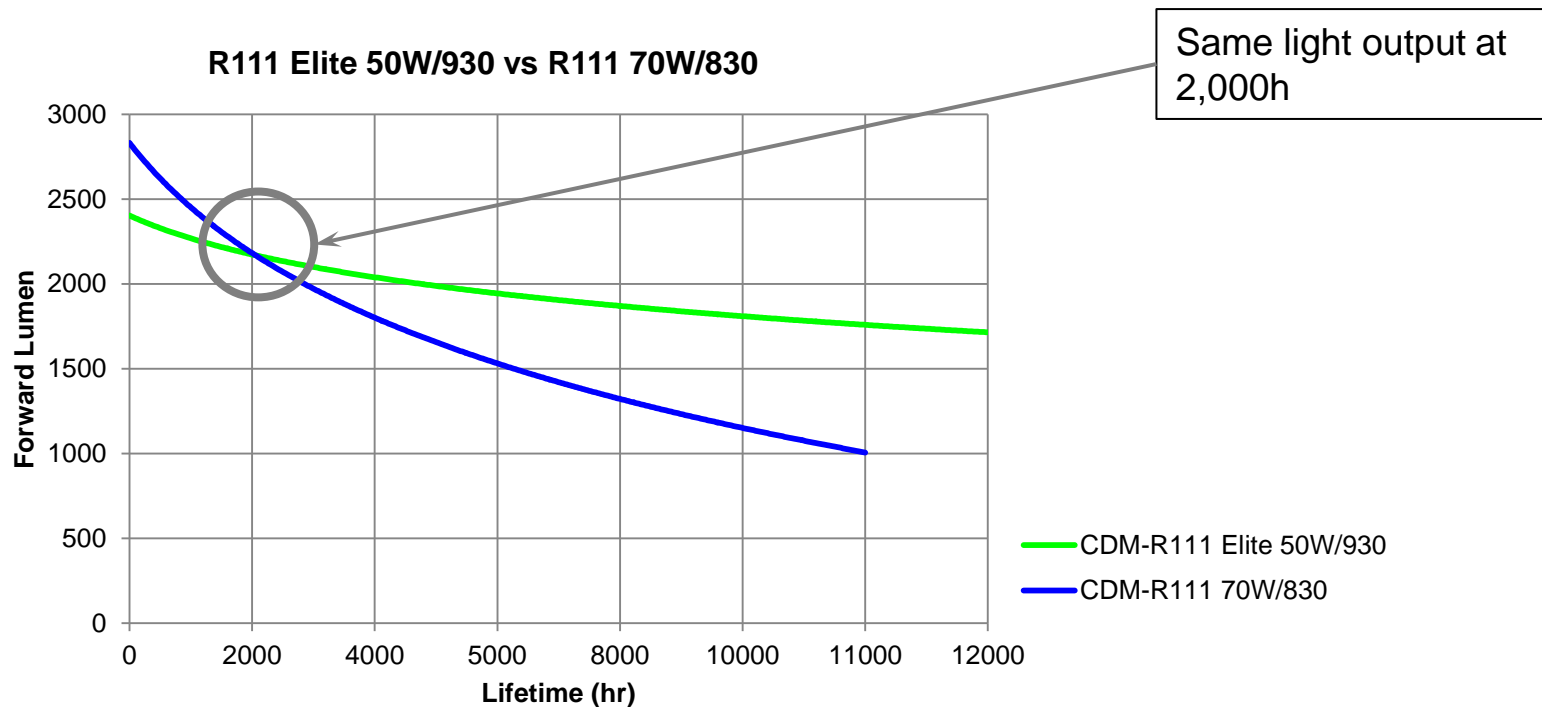

MASTERCcolour CDM-R111 Elite

lowest total cost of ownership...

Elite story : improved light quality, more light, longer lifetime, less re-lamping...

MASTERColour CDM-R111 Elite

lowest total cost of ownership...

A simple energy-saving solution:
Getting similar light levels while using less power

MASTERCcolour CDM-R111 Elite

specs and benchmark...

Spec	CDM-R111 35W/830	CDM-R111 Elite 35W/930	CDM-R111 Elite 50W/930	CDM-R111 70W/830	CDM-R111 Elite 70W/930
beam intensity 10D (cd)	28.000	36.000	46.500	50.000	61.000
beam intensity 24D (cd)	8.000	8.500	11.000	15.000	16.000
beam intensity 40D (cd)	4.000	4.500	6.000	8.000	8.500
CRI	84	90	90	85	90
R9	-30	50	55	-20	60
maintenance @ 2.000 hr	75%	90%	90%	75%	90%
maintenance @ 10.000 hr	40%	75%	75%	40%	75%
survival 90% (hr)	7.000	9.500	9.500	5.000	9.500
survival 50% (hr)	11.000	12.000	12.000	9.000	12.000
Gear compatibility	EL/EM	EL/EM	EL	EL	EL