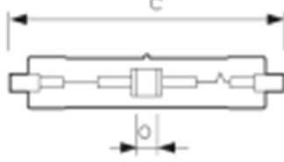

Features, Benefits & Technical data

Dimensions

MASTERColour CDM TD
Essential 150W