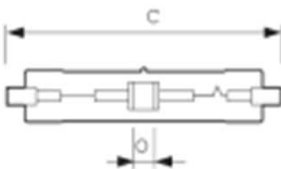

MASTERColour CDM-TD Essential 70W

HID-PV C 70W

HID-AV C 70W

BMH 70 K407 ITS S

Dimensions lamp (in mm)	D Max	O	C Max			
CDM-TD Essential 70W (Similar as MHN TD)	22	8	119.63			
Dimensions gear (in mm)	A1	A2	B1	C1	D1	
HID-PV C 70W	110	98.5	75	32	4.5	
HID-AV C 70W	161.7	143	83	32.4	4.8	
BMH 70 K407 ITS	118		61	52	6.2	
SKD 578-S	67.5		40.5	28		