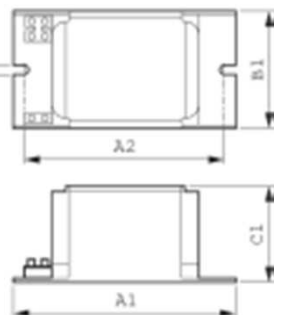

MASTERColour CDM-TD Essential 70W

HID-PV C 70W

HID-AV C 70W

BMH 70 K407 ITS S

Dimensions lamp (in mm)	D Max	O	C Max			
CDM-TD Essential 70W (Similar as MHN TD)	22	8	119.63			
Dimensions gear (in mm)	A1	A2	B1	C1	D1	
HID-PV C 70W	110	98.5	75	32	4.5	
HID-AV C 70W	161.7	143	83	32.4	4.8	
BMH 70 K407 ITS	118		61	52	6.2	
SKD 578-S	67.5		40.5	28		