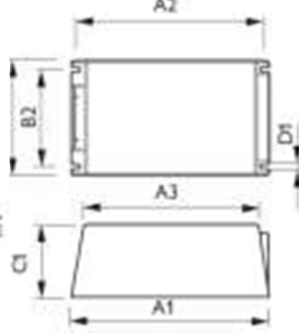

Features, Benefits & Technical data

Dimensions

MASTERColour CDM TD
Essential 150W

SKD578

HID-PV C 150W/I

BSNE 150 L304 ITS

Dimensions lamp (in mm)	D Max	O	C Max
CDM-TD Essential 150W (Similar as MHN) TD	25	10	137.43

Dimensions gear (in mm)	A1	A2	B1	C1	D1
HID-PV C 70W	110	98.5	75	32	4.5
BSN 150 K407 ITS	134	113	76	65	6.2
SKD 578 - S	67.5		40.5	28	

	HID-PV C 150W *	BSN 150 L407 ITS
Power Factor	> 0,95	> 0,85
Gear losses	-	20W
Connectors	0.50 – 2.5 mm ²	1.00-2.50 mm ²
Lifetime	40 000hrs	-
TC	85°C	-
TA	55°C	-