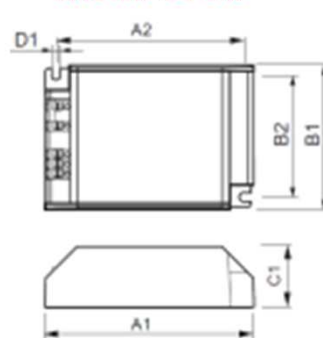

MASTERColour CDM-TD Essential 70W

HID-PV C 70W

HID-AV C 70W

BMH 70 K407 ITS S

Dimensions lamp (in mm)	D Max	O	C Max			
CDM-TD Essential 70W (Similar as MHN TD)	22	8	119.63			
Dimensions gear (in mm)	A1	A2	B1	C1	D1	
HID-PV C 70W	110	98.5	75	32	4.5	
HID-AV C 70W	161.7	143	83	32.4	4.8	
BMH 70 K407 ITS	118		61	52	6.2	
SKD 578-S	67.5		40.5	28		