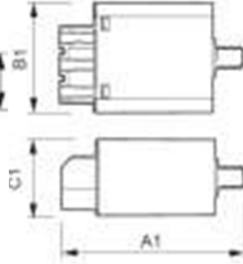

MASTERColour CDM-TD Essential 70W

HID-PV C 70W

HID-AV C 70W

BMH 70 K407 ITS S

Dimensions lamp (in mm)	D Max	O	C Max			
CDM-TD Essential 70W (Similar as MHN TD)	22	8	119.63			
Dimensions gear (in mm)	A1	A2	B1	C1	D1	
HID-PV C 70W	110	98.5	75	32	4.5	
HID-AV C 70W	161.7	143	83	32.4	4.8	
BMH 70 K407 ITS	118		61	52	6.2	
SKD 578-S	67.5		40.5	28		

Features, Benefits & Technical data

Dimensions

MASTERColour CDM TD
Essential 150W

SKD578

HID-PV C 150W/I

BSNE 150 L304 ITS

Dimensions lamp (in mm)	D Max	O	C Max
CDM-TD Essential 150W (Similar as MHN) TD	25	10	137.43

Dimensions gear (in mm)	A1	A2	B1	C1	D1
HID-PV C 70W	110	98.5	75	32	4.5
BSN 150 K407 ITS	134	113	76	65	6.2
SKD 578 - S	67.5		40.5	28	

	HID-PV C 150W *	BSN 150 L407 ITS
Power Factor	> 0,95	> 0,85
Gear losses	-	20W
Connectors	0.50 – 2.5 mm ²	1.00-2.50 mm ²
Lifetime	40 000hrs	-
TC	85°C	-
TA	55°C	-