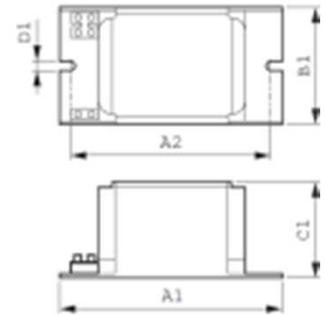

Features, Benefits & Technical data

Dimensions

MASTERColour CDM TD
Essential 150W

SKD578

HID-PV C 150W/I

BSNE 150 L304 ITS

Dimensions lamp (in mm)	D Max	O	C Max
CDM-TD Essential 150W (Similar as MHN) TD	25	10	137.43

Dimensions gear (in mm)	A1	A2	B1	C1	D1
HID-PV C 70W	110	98.5	75	32	4.5
BSN 150 K407 ITS	134	113	76	65	6.2
SKD 578 - S	67.5		40.5	28	

	HID-PV C 150W *	BSN 150 L407 ITS
Power Factor	> 0,95	> 0,85
Gear losses	-	20W
Connectors	0.50 – 2.5 mm ²	1.00-2.50 mm ²
Lifetime	40 000hrs	-
TC	85°C	-
TA	55°C	-