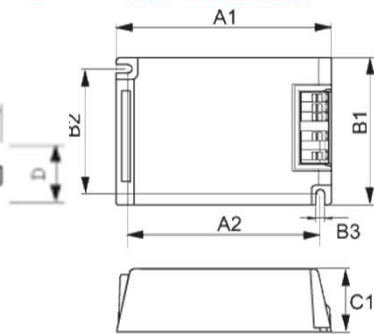

MASTERColour CDM-TD Essential 70W

HID-PV C 70W

HID-AV C 70W

BMH 70 K407 ITS S

Dimensions lamp (in mm)	D Max	O	C Max			
CDM-TD Essential 70W (Similar as MHN TD)	22	8	119.63			
Dimensions gear (in mm)	A1	A2	B1	C1	D1	
HID-PV C 70W	110	98.5	75	32	4.5	
HID-AV C 70W	161.7	143	83	32.4	4.8	
BMH 70 K407 ITS	118		61	52	6.2	
SKD 578-S	67.5		40.5	28		