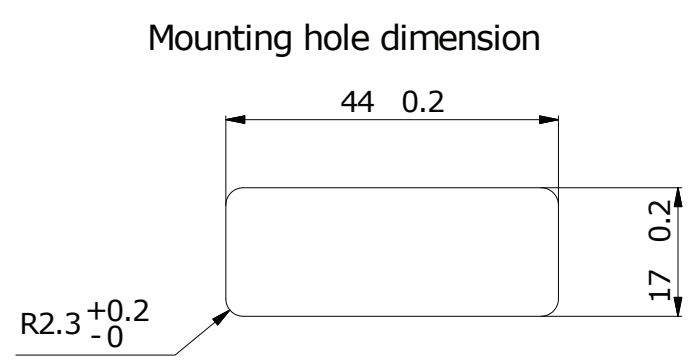

a
b
c
d
e
f

1 2 3 4 5 6 7 8

All rights are reserved. Reproduction in whole or in part is prohibited without the written consent of the copyright owner.

CLASS NO.	EasyAir OEM		9290 007 38300		2015-06-16
	Dimensional sketch				2015-09-02
NAME J.W. Vallen	SUPERS.	2 SH.	SH. 112 - 1	10	2015-09-15
DATA FMT.	PROGR.	PLATF.			2016-03-02
CAD	CHECK	DATE 2015-05-23	© Philips Electronics N.V. 2002		