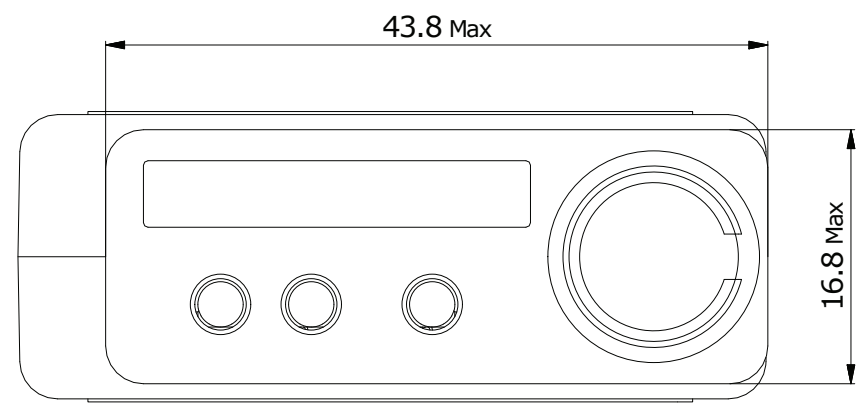

a
b
c
d
e
f

1 2 3 4 5 6 7 8

All rights are reserved. Reproduction in whole or in part is prohibited without the written consent of the copyright owner.

CLASS NO.	EasyAir OEM		9290 007 38300		2015-06-16
	Dimensional sketch				2015-09-02
NAME J.W. Vallen	SUPERS.	2 SH.	SH. 112 - 1	10	2015-09-15
DATA FMT.	PROGR.	PLATF.			2016-03-02
CAD	CHECK	DATE 2015-05-23	© Philips Electronics N.V. 2002		