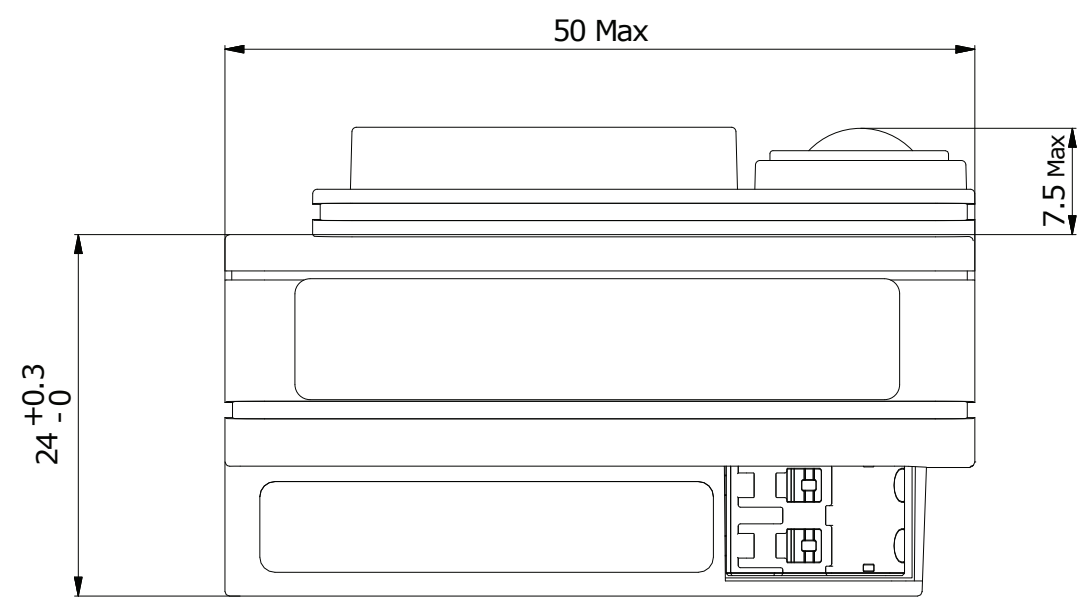

a
b
c
d
e
f

1 2 3 4 5 6 7 8

All rights are reserved. Reproduction in whole or in part is prohibited without the written consent of the copyright owner.

CLASS NO.	EasyAir OEM		9290 007 38300		2015-06-16
	Dimensional sketch				2015-09-02
NAME J.W. Vallen	SUPERS.	2 SH.	SH. 112 - 1	10	2015-09-15
DATA FMT.	PROGR.	PLATF.			2016-03-02
CAD	CHECK	DATE 2015-05-23	© Philips Electronics N.V. 2002		